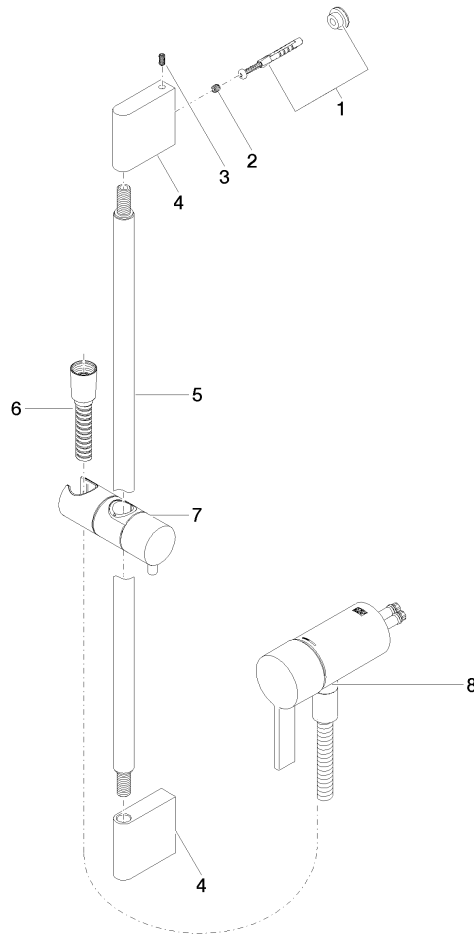

**Concealed single-lever mixer with integrated shower connection with shower set - Chrome**

IMO

ST 050 205 9979

- metal shower hose 1750mm with integrated anti-twist protection
  - slide bar
  - Pipe diameter 18 mm
  - Hand shower: COMPACT RAIN, max. flow rate 15 l/min (at 3 bar)
  - spray head Ø 130 mm
- Intrinsic protection against back flow.**

**Concealed single-lever mixer with integrated shower connection with shower set - Chrome**

IMO

ST 050 205 0070  
mm [inches]

**Certificates**

Belgaqua\_21-025- WRAS\_2011027. LGA\_29928.  
27\_1.

ST 050 205 9979

### Spare parts list

No.	Item Number	Name	Quantity used	Delivery time
1	05 17 20 726 02 90	fixing set	1	2
2	09 31 11 049 90	pin	2	2
3	04 31 11 113 00 90	pin	2	2
4	08 17 97 054-00	holder	2	10
5	90 28 22 597 00-00	holder	1	10
6	28 322 970-00	Metal shower hose 1/2" x 3/8" x 1750 mm - Chrome	1	2
7	12 580 970-00	Slide unit - Chrome	1	10
9	36 050 970-00	Concealed single-lever mixer with integrated shower connection - Chrome	1	10

**Concealed single-lever mixer with integrated shower connection with shower set - Chrome**

IMO

ST 050 205 9979

- COMPACT RAIN, max. flow rate 15 l/min (at 3 bar)
- with anti-scale system
- spray head Ø 130 mm
- 1/2" connection