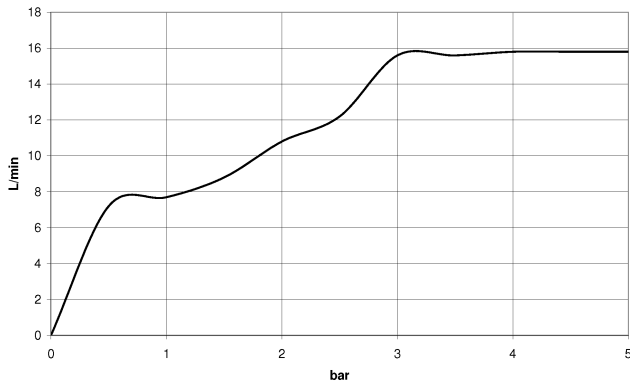

Flow rate chart

Certificates

DVGW_DW-
6517DN0129.

LGA_29983.

WRAS_2009011.