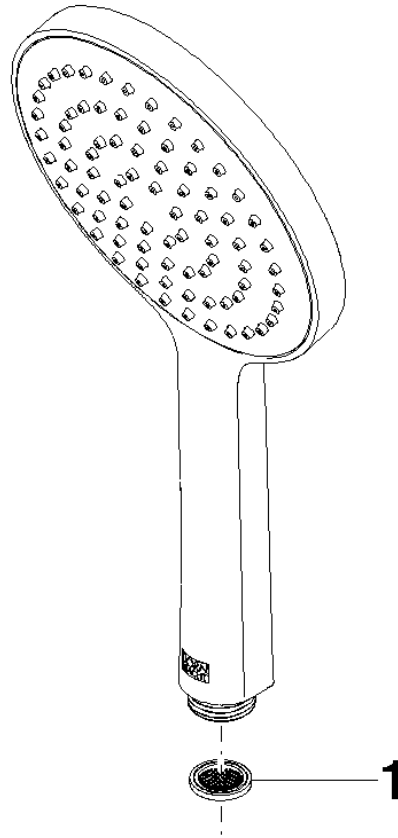

**Concealed single-lever mixer with integrated shower connection with shower set - Chrome**

IMO

ST 050 205 9979

- metal shower hose 1750mm with integrated anti-twist protection
  - slide bar
  - Pipe diameter 18 mm
  - Hand shower: COMPACT RAIN, max. flow rate 15 l/min (at 3 bar)
  - spray head Ø 130 mm
- Intrinsic protection against back flow.**

---

IMO

ST 050 205 9979

**Concealed single-lever mixer with integrated shower connection with shower set - Chrome**

IMO

ST 050 205 9979

- metal shower hose 1750mm with integrated anti-twist protection
- slide bar
- Pipe diameter 18 mm

### Spare parts list

No.	Item Number	Name	Quantity used	Delivery time
1	05 17 20 726 02 90	fixing set	1	2
2	09 31 11 049 90	pin	2	2
3	04 31 11 113 00 90	pin	2	2
4	08 17 97 054-00	holder	2	10
5	90 28 22 597 00-00	holder	1	10
6	28 322 970-00	Metal shower hose 1/2" x 3/8" x 1750 mm - Chrome	1	2
7	12 580 970-00	Slide unit - Chrome	1	10
9	36 050 970-00	Concealed single-lever mixer with integrated shower connection - Chrome	1	10

ST 050 205 0070  
mm [inches]

**Flow rate chart**

**Certificates**

DVGW\_DW-  
6517DN0129.

LGA\_29983.

WRAS\_2009011.

ST 050 205 9979

Spare parts list