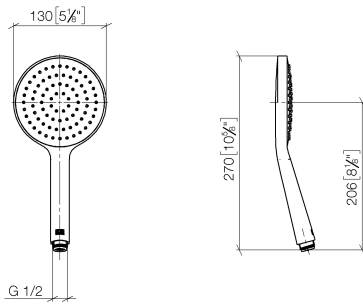

**Concealed single-lever mixer with integrated shower connection with shower set - Chrome**

IMO

ST 050 205 9979

- metal shower hose 1750mm with integrated anti-twist protection
  - slide bar
  - Pipe diameter 18 mm
  - Hand shower: COMPACT RAIN, max. flow rate 15 l/min (at 3 bar)
  - spray head Ø 130 mm
- Intrinsic protection against back flow.**

---

IMO

ST 050 205 9979

**Concealed single-lever mixer with integrated shower connection with shower set - Chrome**

IMO

ST 050 205 9979

- metal shower hose 1750mm with integrated anti-twist protection
- slide bar
- Pipe diameter 18 mm

ST 050 205 9979

Concealed single-lever mixer with integrated shower connection with shower set - Chrome

---

IMO

ST 050 205 9979

**Concealed single-lever mixer with integrated shower connection with shower set - Chrome**

ST 050 205 0070  
mm [inches]

**Flow rate chart**

**Certificates**

DVGW\_DW-  
6517DN0129.

LGA\_29983.

WRAS\_2009011.

ST 050 205 9979

Spare parts list