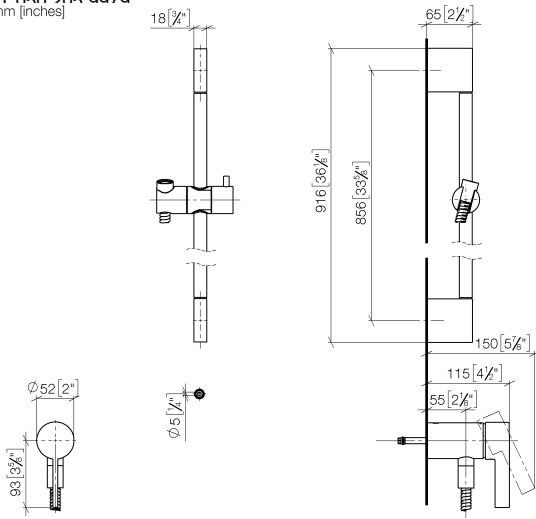

**Concealed single-lever mixer with integrated shower connection with shower set - Chrome**

IMO

ST 050 205 9979

- metal shower hose 1750mm with integrated anti-twist protection
  - slide bar
  - Pipe diameter 18 mm
  - Hand shower: COMPACT RAIN, max. flow rate 15 l/min (at 3 bar)
  - spray head Ø 130 mm
- Intrinsic protection against back flow.**

---

IMO

ST 050 205 9979

**Concealed single-lever mixer with integrated shower connection with shower set - Chrome**

IMO

ST 050 205 9979

- metal shower hose 1750mm with integrated anti-twist protection
- slide bar
- Pipe diameter 18 mm

**Concealed single-lever mixer with integrated shower connection with shower set - Chrome**

IMO

ST 050 205 0070  
mm [inches]

**Certificates**

Belgaqua\_21-025- WRAS\_2011027. LGA\_29928.  
27\_1.

ST 050 205 9979

### Spare parts list

No.	Item Number	Name	Quantity used	Delivery time
1	05 17 20 726 02 90	fixing set	1	2
2	09 31 11 049 90	pin	2	2
3	04 31 11 113 00 90	pin	2	2
4	08 17 97 054-00	holder	2	10
5	90 28 22 597 00-00	holder	1	10
6	28 322 970-00	Metal shower hose 1/2" x 3/8" x 1750 mm - Chrome	1	2
7	12 580 970-00	Slide unit - Chrome	1	10
9	36 050 970-00	Concealed single-lever mixer with integrated shower connection - Chrome	1	10